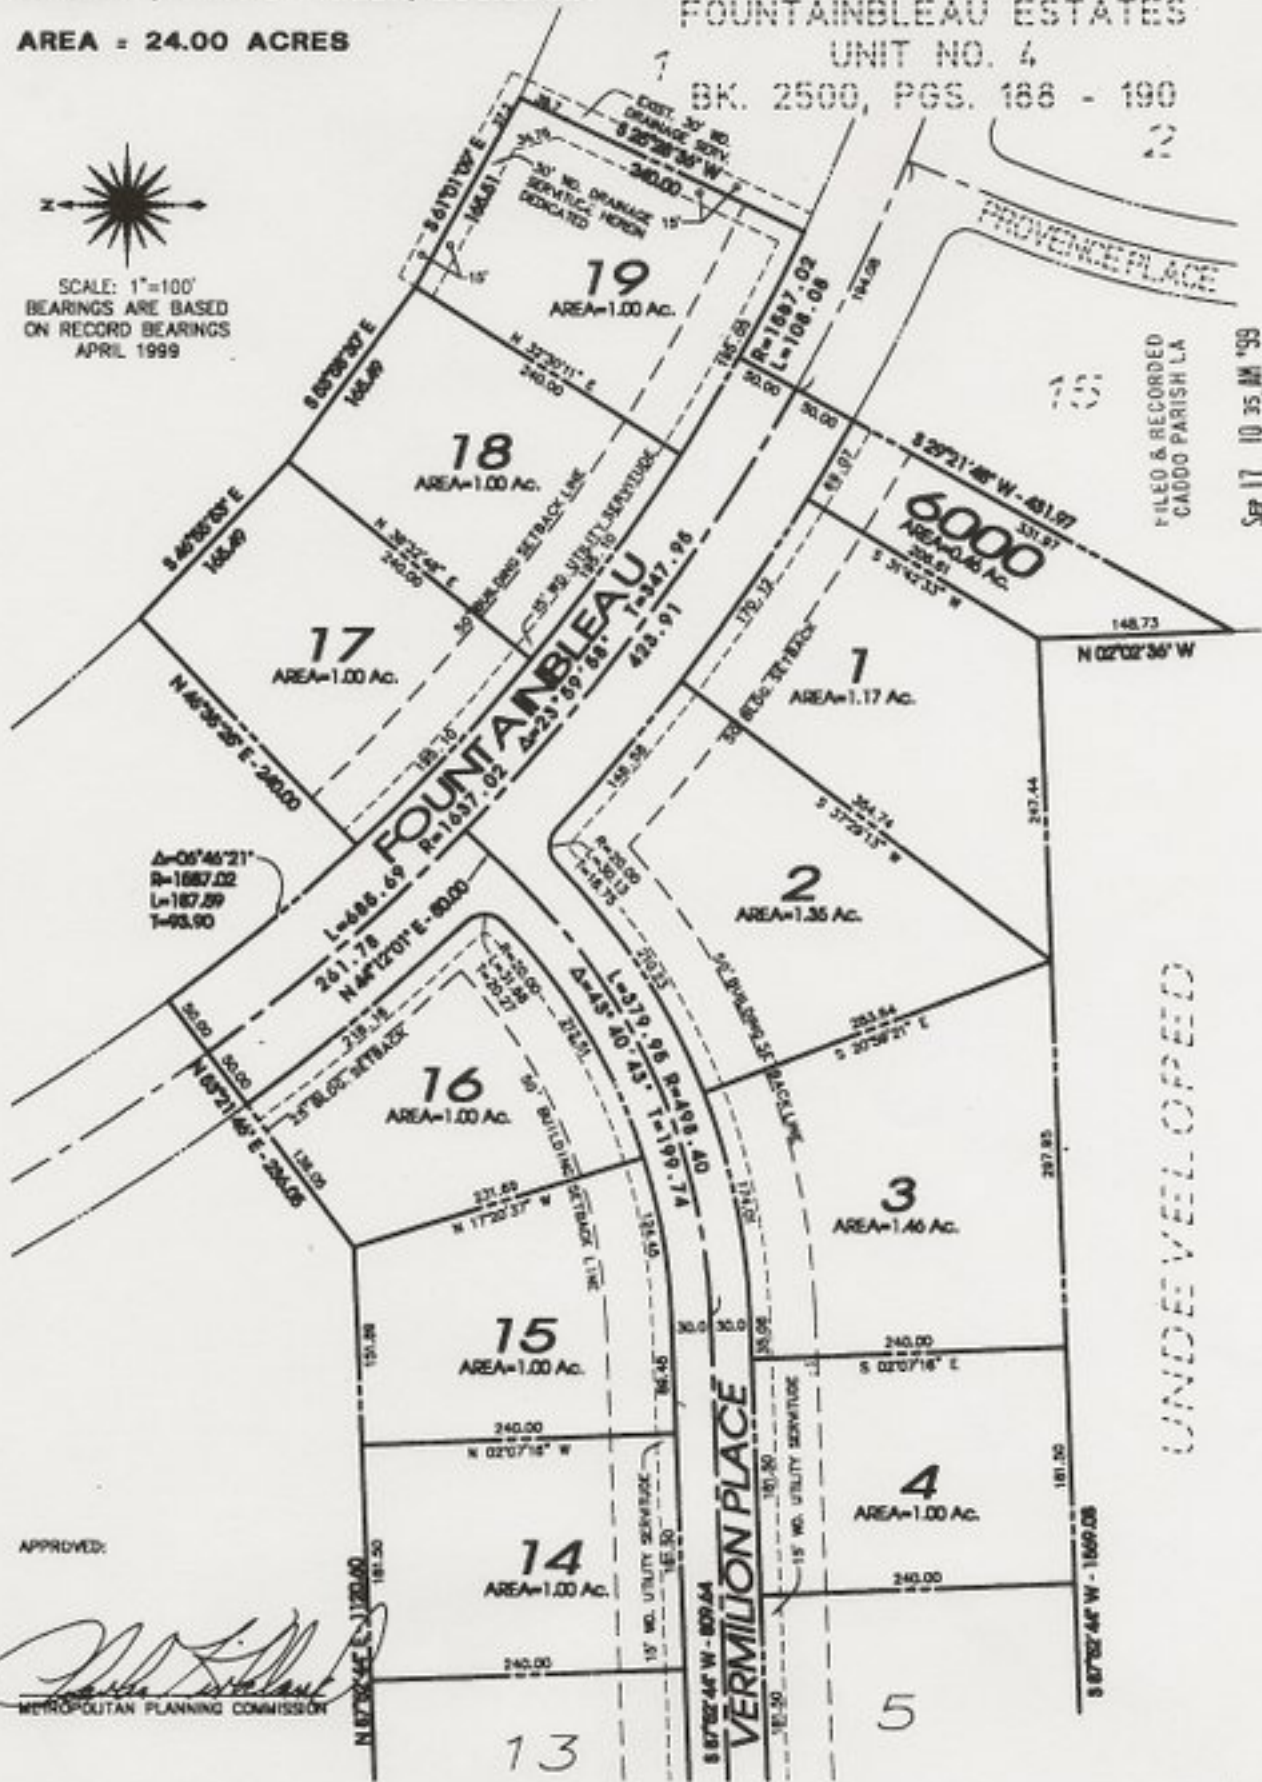

2000/110

# FOUNTAINBLEAU ESTATES UNIT NO. 6

BEING A SUBDIVISION LOCATED IN SECTION 19, TOWNSHIP 16 NORTH, RANGE 14 WEST, CADDO PARISH, LOUISIANA

AREA = 24.00 ACRES

FOUNTAINBLEAU ESTATES UNIT NO. 4

BK. 2500, PGS. 188 - 190

SCALE: 1"=100'  
BEARINGS ARE BASED  
ON RECORD BEARINGS  
APRIL 1999

FILED & RECORDED  
CADDO PARISH LA

SEP 17 10 35 AM '99

*Handwritten signature*  
OFF. PUBLIC RECORDS

1672490

APPROVED:

*Handwritten signature*  
METROPOLITAN PLANNING COMMISSION