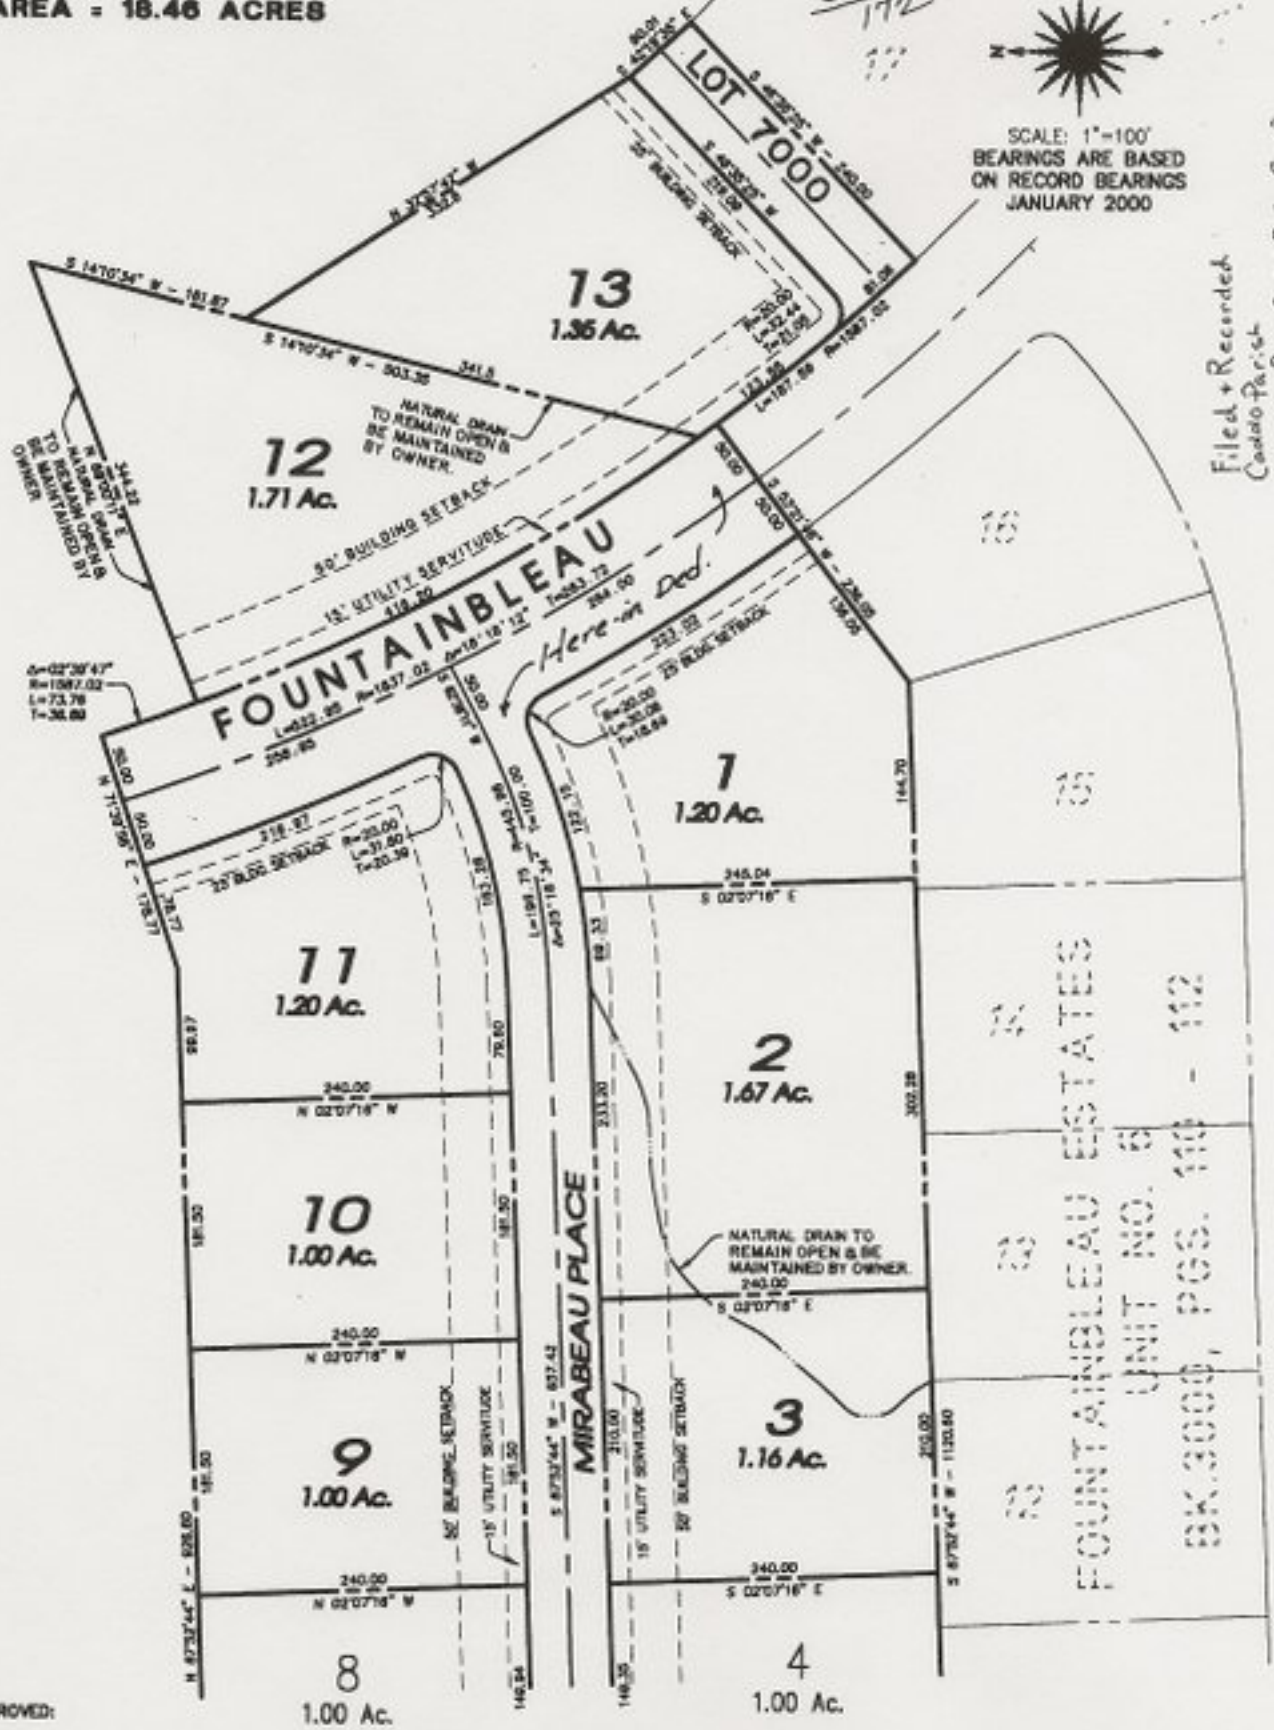

FOUNTAINBLEAU ESTATES UNIT NO. 7

BEING A SUBDIVISION LOCATED IN SECTION 19, TOWNSHIP 16 NORTH, RANGE 14 WEST, CADDO PARISH, LOUISIANA

AREA = 18.46 ACRES

3000
172

SCALE: 1"=100'
BEARINGS ARE BASED ON RECORD BEARINGS JANUARY 2000