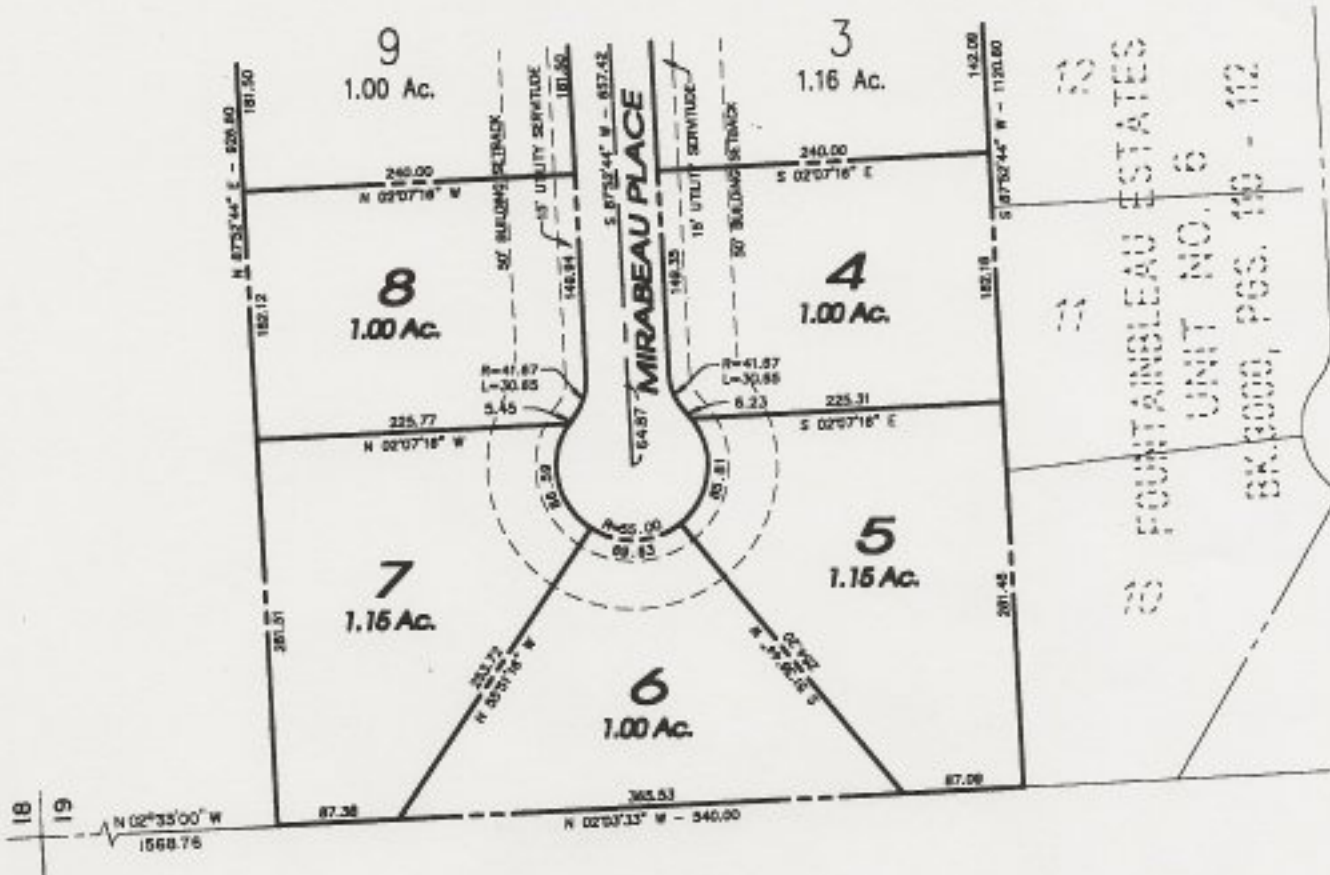

FOUNTAINBLEAU ESTATES UNIT NO. 7

BEING A SUBDIVISION LOCATED IN SECTION 19, TOWNSHIP 16 NORTH, RANGE 14 WEST, CADDO PARISH, LOUISIANA

AREA = 18.46 ACRES

3000
173

SCALE: 1"=100'
BEARINGS ARE BASED
ON RECORD BEARINGS
JANUARY 2000

SEE PAGE 1 OF 3

12
11
10
FOUNTAINBLEAU ESTATES
UNIT NO. 7
300000, PGS. 110 - 112

APPROVED:

Charles L. Lillard 8/17/00
METROPOLITAN PLANNING COMMISSION DATE