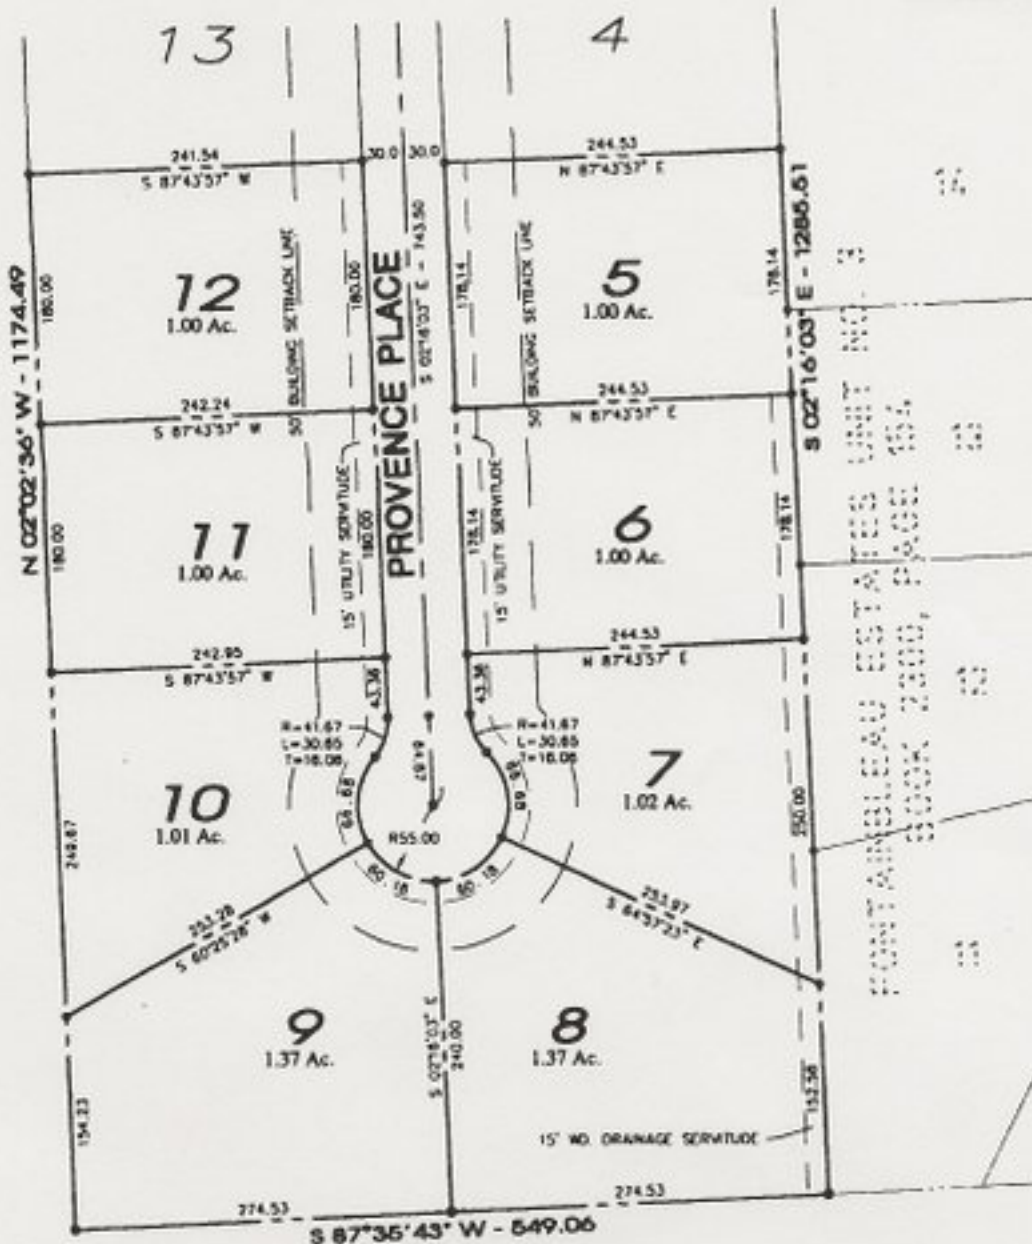

FOUNTAINBLEAU ESTATES UNIT NO. 4

BEING A SUBDIVISION LOCATED IN SECTION 19, TOWNSHIP 16 NORTH, RANGE 14 WEST CADDO PARISH, LOUISIANA

AREA = 18.63 ACRES

1613063

FILED & RECORDED
CADDOPARISH, LA

JAN 16 2 12 PM '98

Nancy Clark
OFF. CLERK CADDOPARISH

SCALE: 1"=100'-0"
JANUARY 1998
BEARINGS ARE BASED
ON RECORD BEARINGS

SEE PAGE 1 OF 3

1613063

UNRECORDED COPY