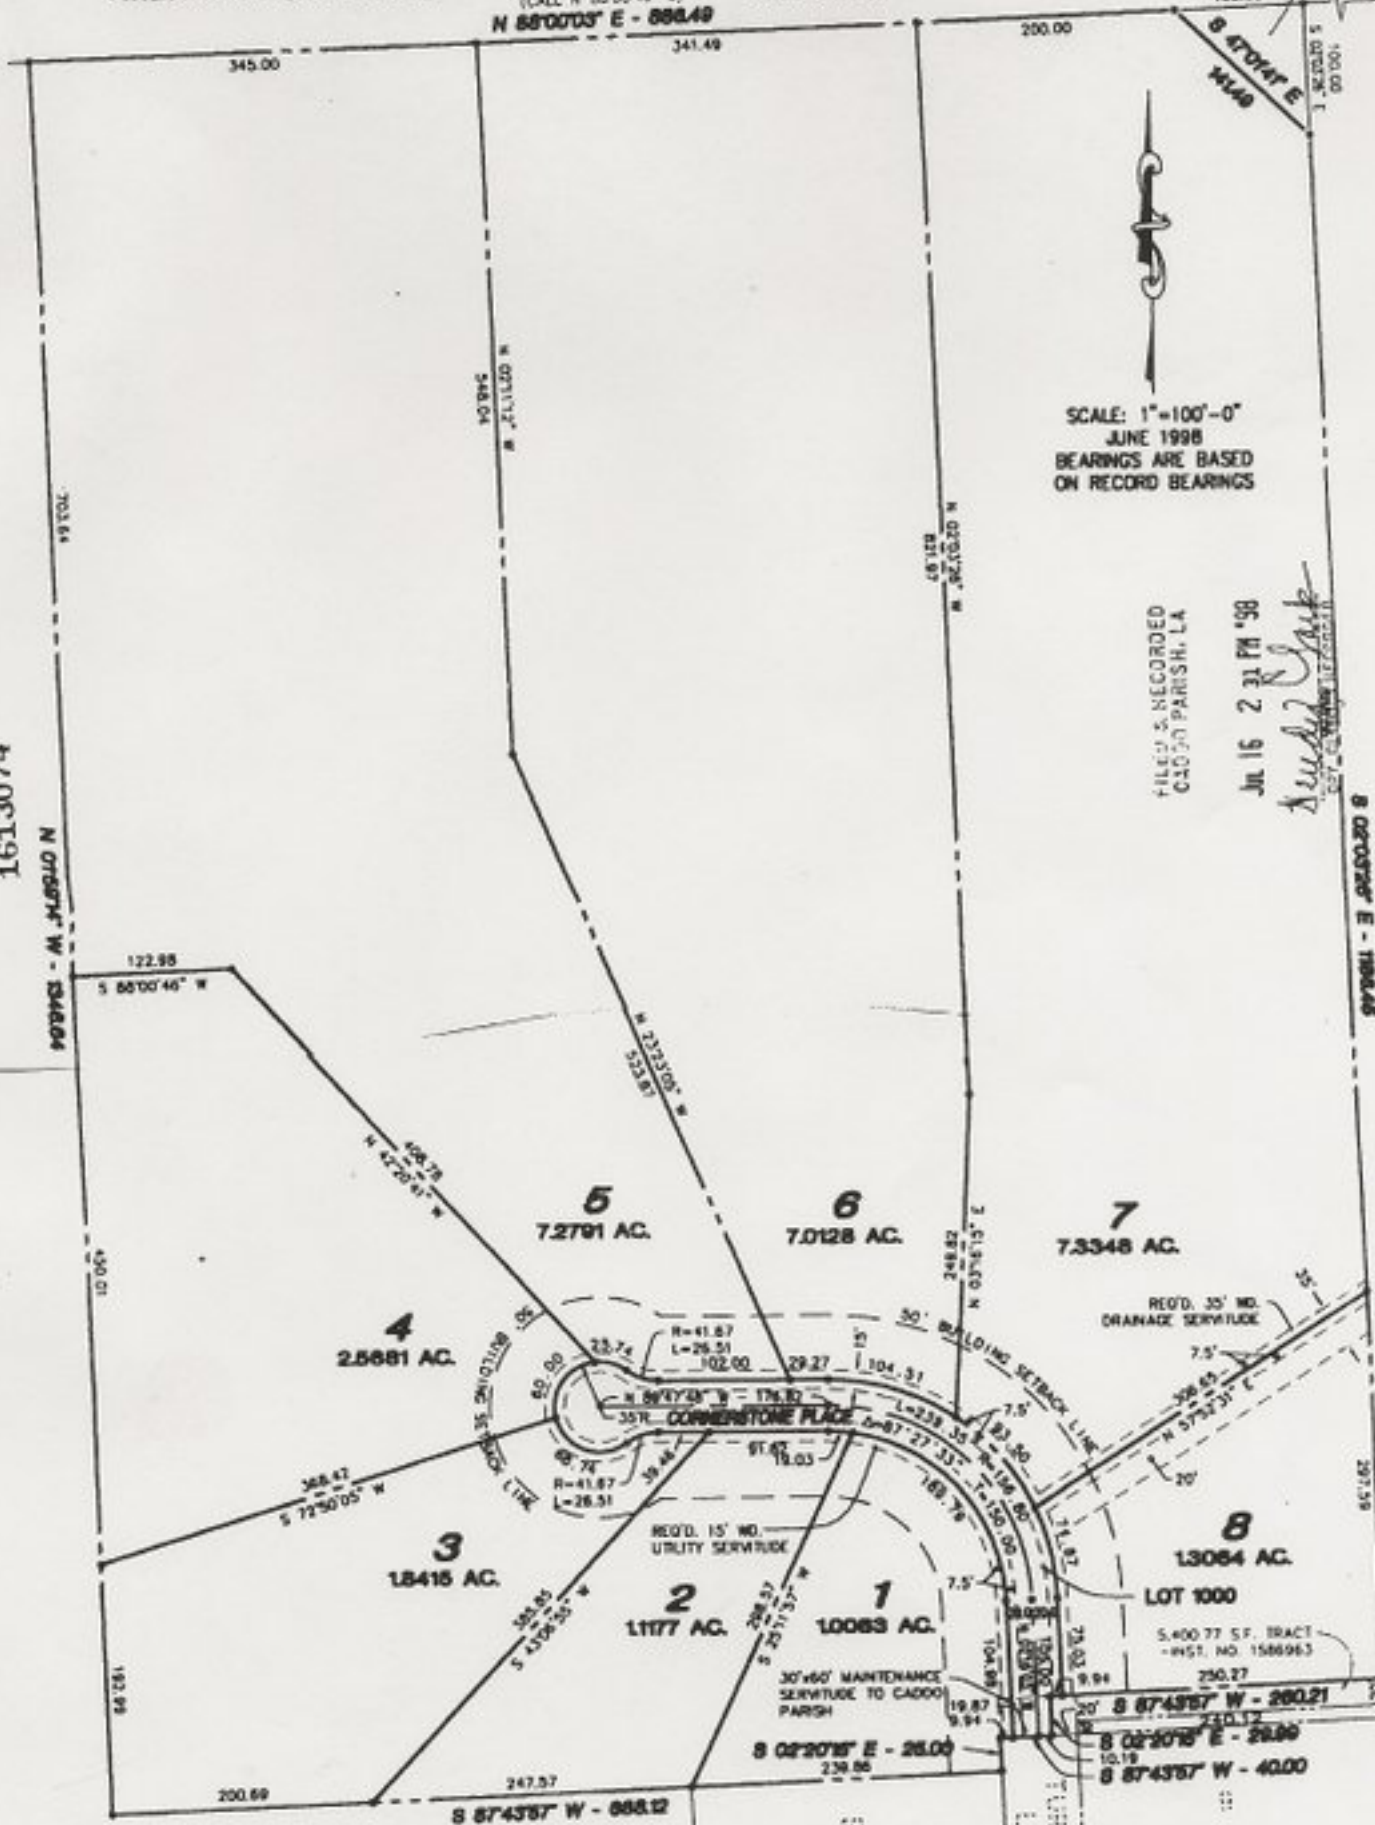

FOUNTAINBLEAU ESTATES UNIT NO. 5

BEING A SUBDIVISION LOCATED IN THE NORTHEAST QUARTER OF SECTION 19,
TOWNSHIP 16 NORTH, RANGE 14 WEST CADDO PARISH, LOUISIANA

AREA : 30.00 ACRES

(CALL N 88°00'48" E)
N 88°00'03" E - 898.49

1613074

5,000 S.F. TRACT
INST. NO. 1586964

100.00

SCALE: 1"=100'-0"
JUNE 1998
BEARINGS ARE BASED
ON RECORD BEARINGS

FILED & RECORDED
CADDO PARISH, LA

JUL 16 2 31 PM '08

Handwritten signature

1613074

100000 - M. MORGAN N

8 02°30'18" E - 108.48

5,400.77 S.F. TRACT
INST. NO. 1586963

250.27

8 87°43'57" W - 280.21

8 02°30'18" E - 28.80

8 87°43'57" W - 40.00

8 87°43'57" W - 688.12